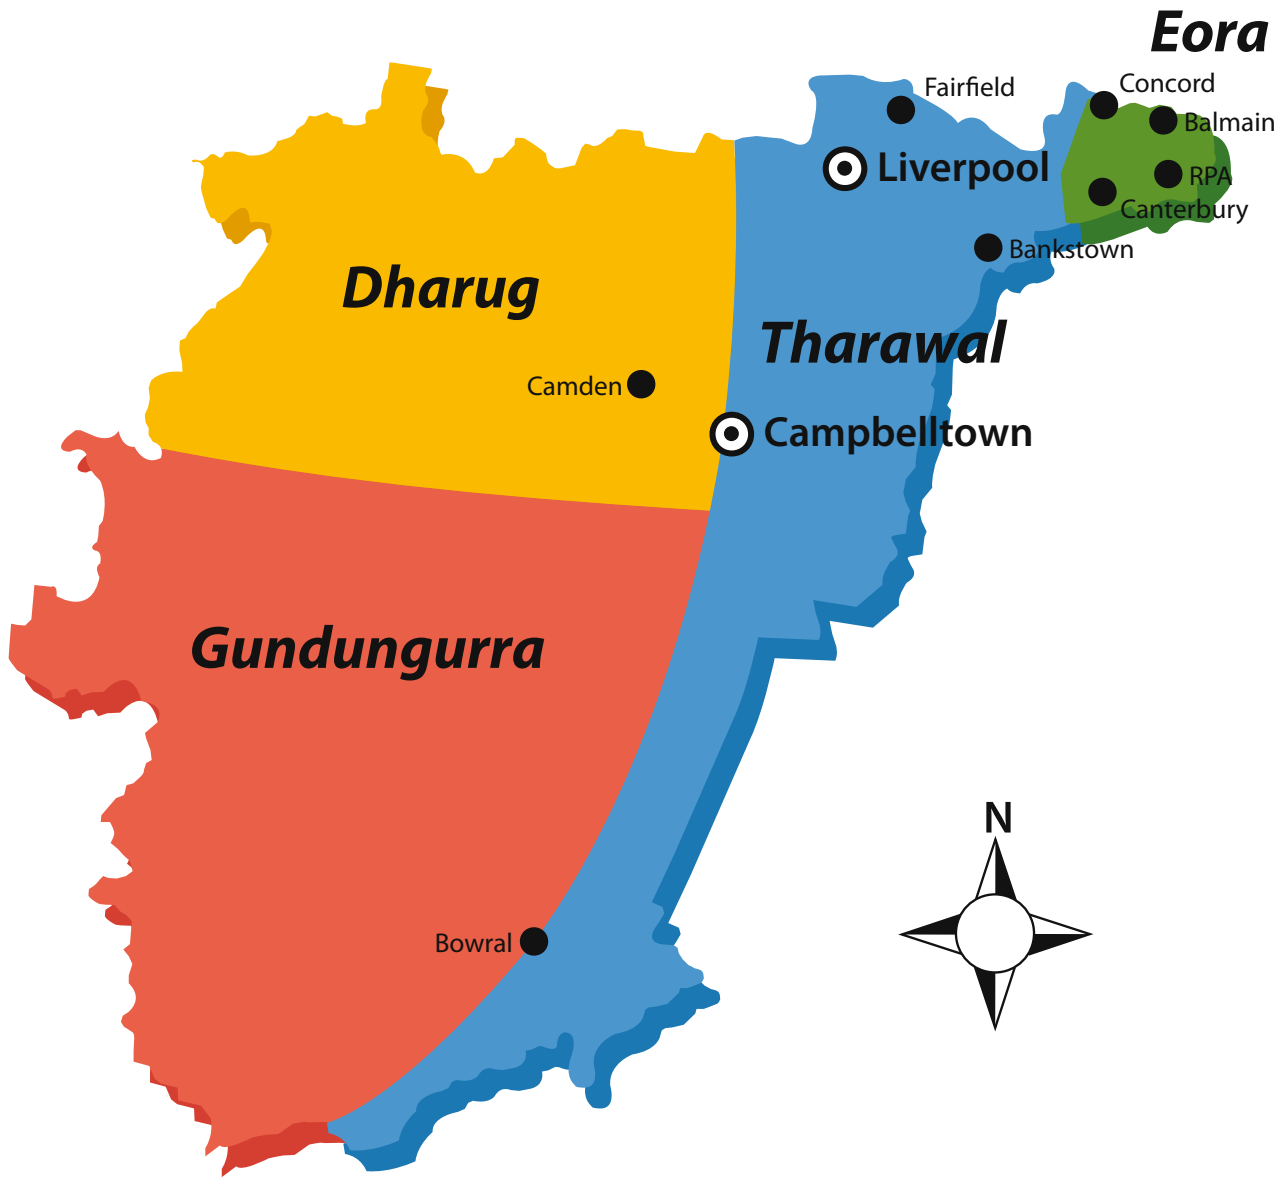

Sydney South West Area Health Service Aboriginal Nations Map

(HSP) 090021

Disclaimer: This map indicates only the general location of larger groupings of people, which may include smaller groups such as clans, dialects, or individual languages in a group. The boundaries are not intended to be exact. This map is not suitable for use in native title or other land claims.